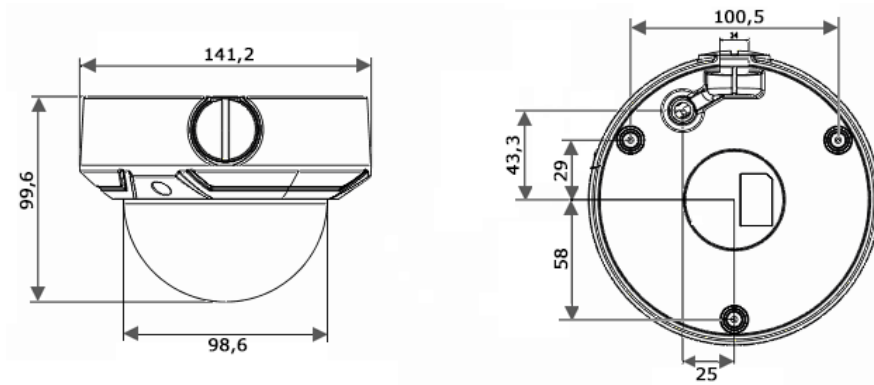

Dimension mm