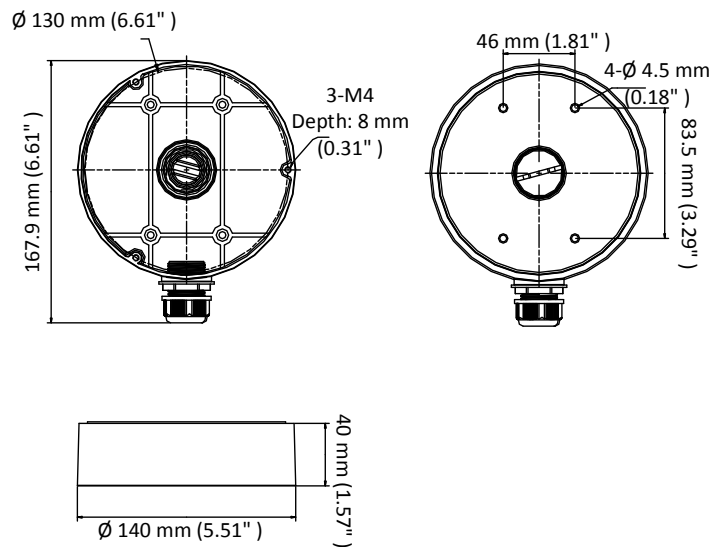

DS-1280ZJ-DM45

Junction Box

Features

- Aluminum alloy with surface spray treatment
- Side inlet, and bottom inlet
- Interchangeable bottom waterproof cover, and side gland nut
- Applies to both indoor conditions, and outdoor conditions

Dimension

Available Model

DS-1280ZJ-DM45

Parameter

Parameters	Model	DS-1280ZJ-DM45
		Junction Box
Appearance		Hikvision White
Material		Aluminum Alloy
Dimension		Φ 140 mm × 40 mm (5.51" × 1.57")
Weight		Approx.: 237 g (0.52 lb.)

Notes

- The junction box should be installed on the flat surface.
- The waterproof rubber is necessary for the outdoor application.
- The wall must be capable of supporting at least 3 times as much as the total weight of the camera, and the junction box.
- The maximum load capacity of the junction box is 3 kg (6.6 lb.).