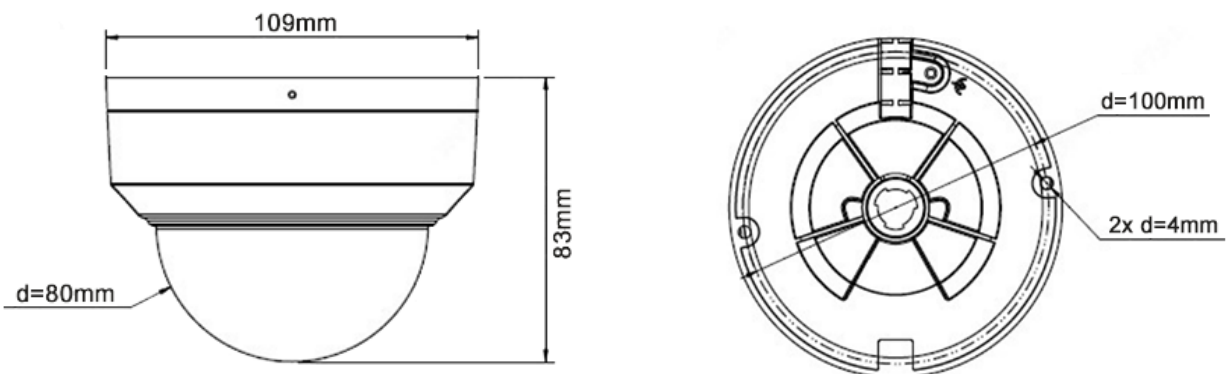

## GV-TDR2705 2MP H.265 Low Lux WDR Pro IR Mini Fixed Rugged IP Dome

- 1/2.7" progressive scan CMOS sensor
- Min. illumination at 0.01 lux
- Dual streams from H.265, H.264 or MJPEG
- Up to 30 fps at 1920 x 1080
- Intelligent IR
- IR distance up to 30 m (100 ft)
- Built-in microphone
- Built-in micro SD card slot (SD / SDHC / SDXC / UHS-I, Class 10) for local storage
- 3-axis mechanism (pan / tilt / rotate)
- Day and night function (with removable IR-cut filter)
- Ingress protection (IP67)
- Vandal Resistance (IK10 for metal casing)
- DC 12V / PoE (IEEE 802.3af)
- Wide Dynamic Range (WDR Pro)
- Defog
- 3D noise reduction
- Motion detection
- Tampering alarm
- Text overlay
- Privacy mask
- 12 languages supported
- ONVIF (Profile G, S, T) conformant

### Dimensions