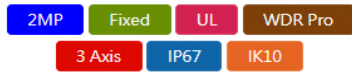

## GV-TDR2705 2MP H.265 Low Lux WDR Pro IR Mini Fixed Rugged IP Dome

- 1/2.7" progressive scan CMOS sensor
- Min. illumination at 0.01 lux
- Dual streams from H.265, H.264 or MJPEG
- Up to 30 fps at 1920 x 1080
- Intelligent IR
- IR distance up to 30 m (100 ft)
- Built-in microphone
- Built-in micro SD card slot (SD / SDHC / SDXC / UHS-I, Class 10) for local storage
- 3-axis mechanism (pan / tilt / rotate)
- Day and night function (with removable IR-cut filter)
- Ingress protection (IP67)
- Vandal Resistance (IK10 for metal casing)
- DC 12V / PoE (IEEE 802.3af)
- Wide Dynamic Range (WDR Pro)
- Defog
- 3D noise reduction
- Motion detection
- Tampering alarm
- Text overlay
- Privacy mask
- 12 languages supported
- ONVIF (Profile G, S, T) conformant

### Introduction

The Mini Fixed Rugged IP Dome is an outdoor, fixed, network camera equipped with an automatic IR-cut filter and an IR LED for day and night surveillance. The camera supports H.265 video codec to achieve better compression ratio while maintaining high quality pictures at reduced network bandwidths. It adheres to IP67 and IK10 standards, and can be powered through PoE.